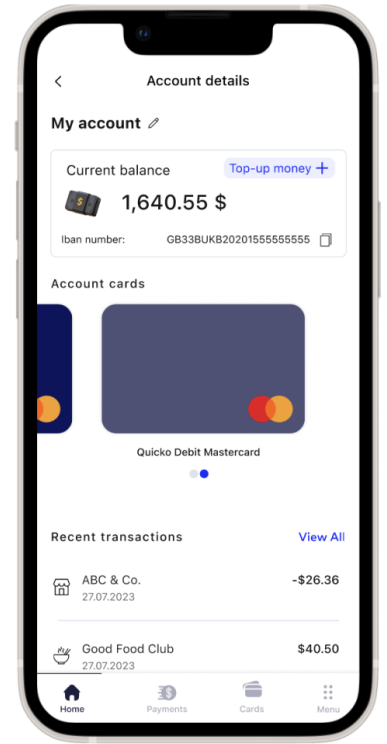

Verestro can also implement more sophisticated customisations. Please contact us for more details.

Revision #40

Created 3 June 2022 04:40:41

Updated 6 August 2024 09:44:36