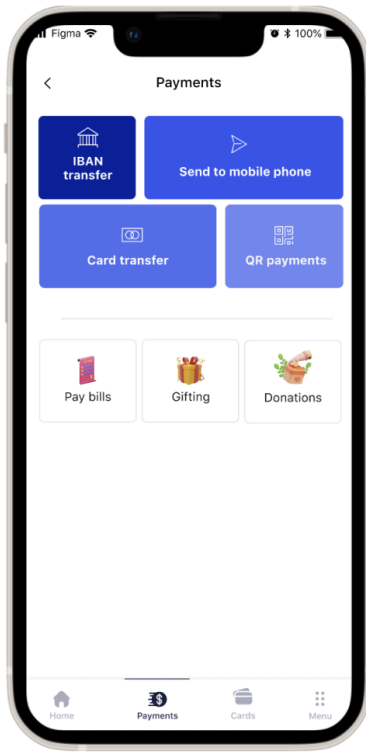

Verestro can also implement more sophisticated customisations. Please contact us for more details.

Revision #40

Created 3 June 2022 04:40:41

Updated 6 August 2024 09:44:36