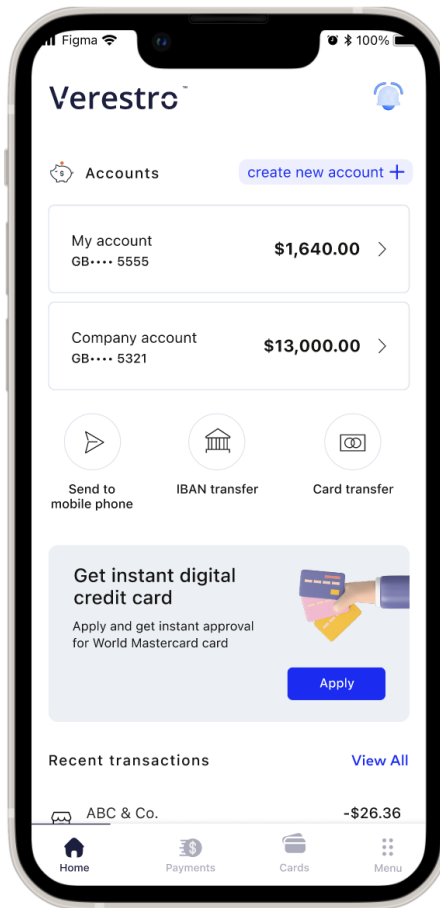

Verestro can also implement more sophisticated customisations. Please contact us for more details.

Revision #40

Created 3 June 2022 04:40:41

Updated 6 August 2024 09:44:36