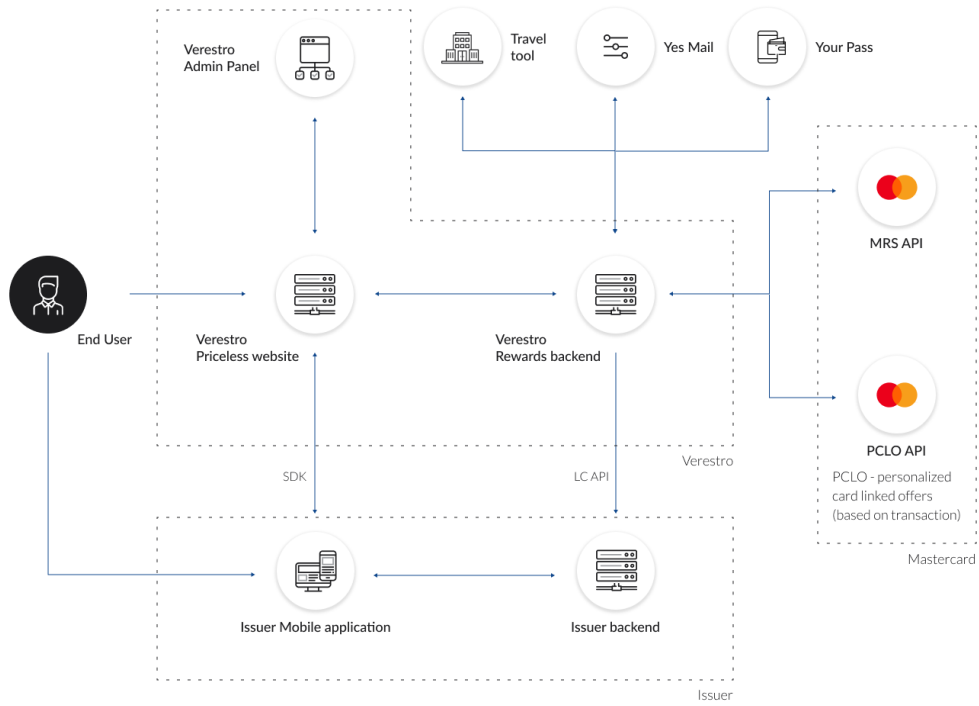

Intro slides

Rewards & Loyalty

Loyalty platform integrated with Mastercard Rewards Systems and other solutions enables collection of points, redemption of rewards and various value added functionalities.

Link to: [Priceless Specials Program](#)

- **API: Mastercard Reward Systems, Pay With Rewards, Travel Tool, YesMail, Your Pass, Enrollment Widget to MRS**
- **Readiness: Live**
- **Widget available: Yes**
- **White label solution available: Yes**
- **Certification: Yes**
- **Implementation time: 6 months**

- 1. Opening project with Verestro**
 - 1. Project configuration in MRS API (Mastercard)
 - 2. Access to required API's
 - 3. Configuration of rewards platform
 - 4. Set up test environment
 - 5. Configuration of Admin Panel
 - 6. Access to documentation
- 2. Widget Integration with Partner application**
 - 1. Connection set up with Issuer application
 - 2. Customize Widget to Issuer Branding
- 3. End-to-end tests on test environment**
 - 1. Web platform tests
 - 2. Admin panel tests
 - 3. Mobile Widget tests
- 4. Access to production environment**
- 5. End-to-end tests on production environment**
 - 1. Friends and family phase
 - 2. Go live